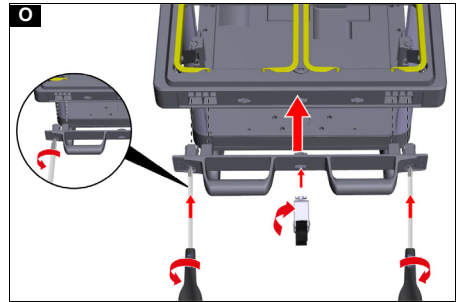

MTA FM Expert 100/ W

**Register
your product**
www.kaercher.com/welcome

EAC

0.083-930.0 (05/23)

A

1.

2.

R