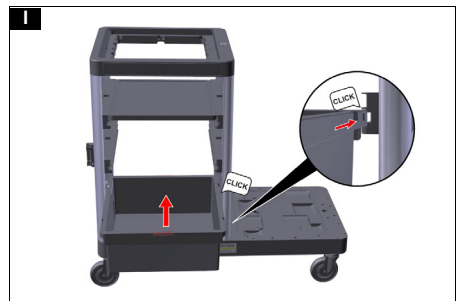

MTA FM Expert 100/ W

**Register
your product**
www.kaercher.com/welcome

EAC

0.083-930.0 (05/23)

A

1.

2.

R