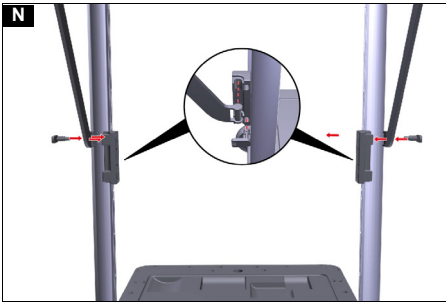

MTA FM Expert 100/ W

**Register
your product**
www.kaercher.com/welcome

EAC

0.083-930.0 (05/23)

A

1.

2.

R