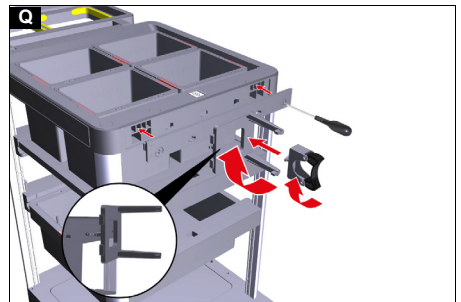

MTA FM Expert 100/ W

**Register
your product**
www.kaercher.com/welcome

EAC

0.083-930.0 (05/23)

A

1.

2.

R