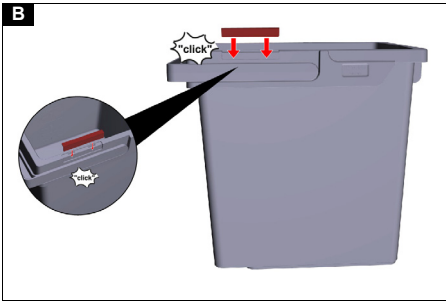

MTA FM Expert 100/ W

**Register
your product**
www.kaercher.com/welcome

EAC

0.083-930.0 (05/23)

A

1.

2.

R