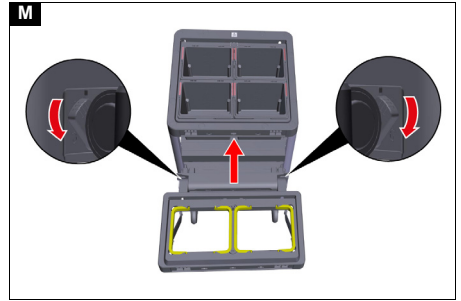

MTA FM Expert 100/ W

**Register
your product**
www.kaercher.com/welcome

EAC

0.083-930.0 (05/23)

A

1.

2.

R