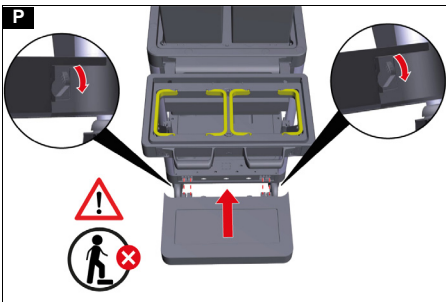

MTA FM Expert 100/ W

**Register
your product**
www.kaercher.com/welcome

EAC

0.083-930.0 (05/23)

A

1.

2.

R