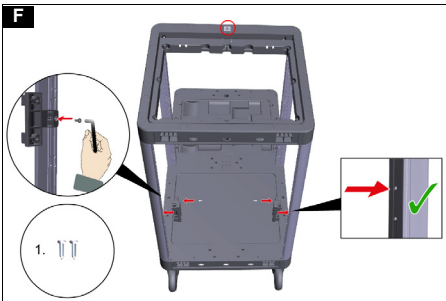

MTA FM Expert 100/ W

**Register
your product**
www.kaercher.com/welcome

EAC

0.083-930.0 (05/23)

A

1.

2.

R