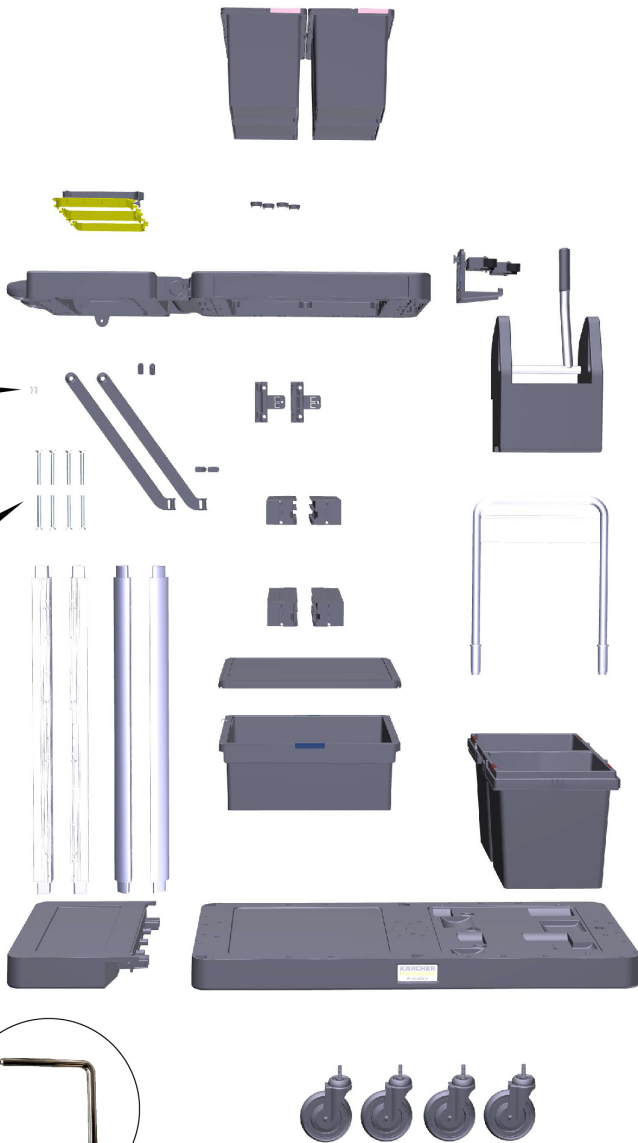

MTA FM Expert 100/ W

**Register
your product**
www.kaercher.com/welcome

EAC

0.083-930.0 (05/23)

A

1.

2.

R