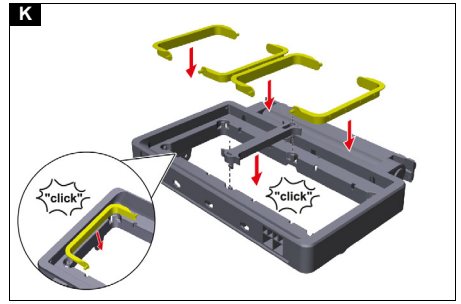

MTA FM Expert 100/ W

**Register
your product**
www.kaercher.com/welcome

EAC

0.083-930.0 (05/23)

A

1.

2.

R