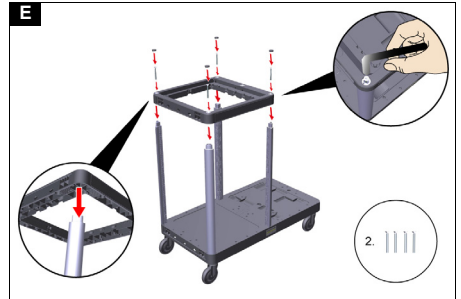

MTA FM Expert 100/ W

**Register
your product**
www.kaercher.com/welcome

EAC

0.083-930.0 (05/23)

A

1.

2.

R