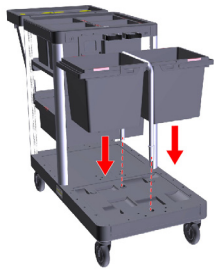

MTA FM Expert 100/ W

**Register
your product**
www.kaercher.com/welcome

EAC

0.083-930.0 (05/23)

A

1.

2.

R