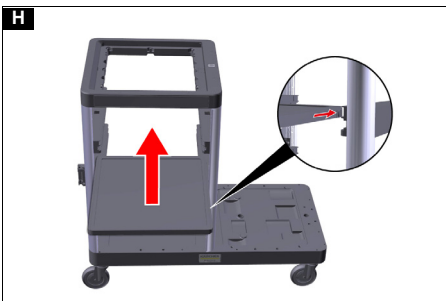

MTA FM Expert 100/ W

**Register
your product**
www.kaercher.com/welcome

EAC

0.083-930.0 (05/23)

A

1.

2.

R