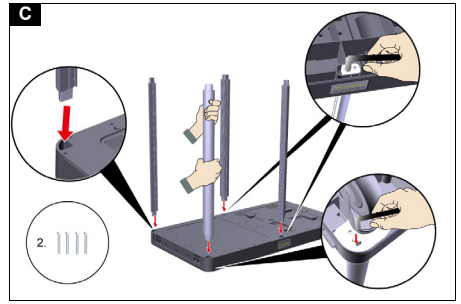

MTA FM Expert 100/ W

**Register
your product**
www.kaercher.com/welcome

EAC

0.083-930.0 (05/23)

A

1.

2.

R