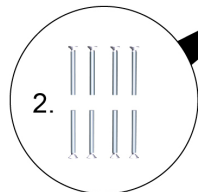

MTA FM Expert 100/ W

**Register
your product**
www.kaercher.com/welcome

EAC

0.083-930.0 (05/23)

A

1.

2.

R