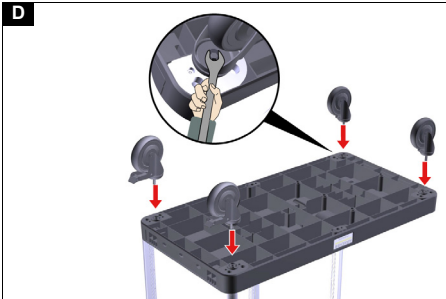

MTA FM Expert 100/ W

**Register
your product**
www.kaercher.com/welcome

EAC

0.083-930.0 (05/23)

A

1.

2.

R